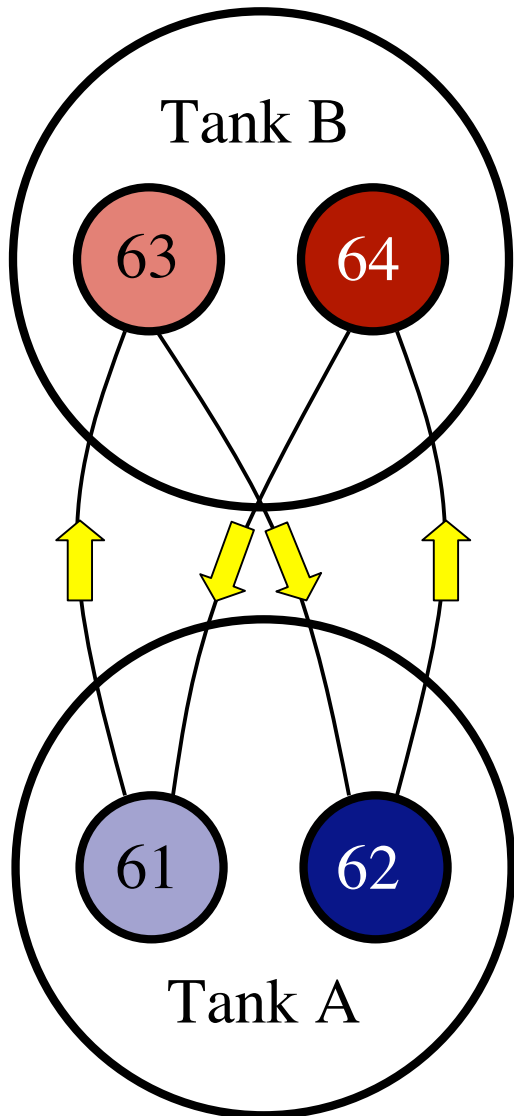

# IceTop DOM Placement and LC Connections

J. Kelley Feb 06 2004-05  
21, 29, 30, and 39

2005-06  
all others

Arrows indicate DOWN