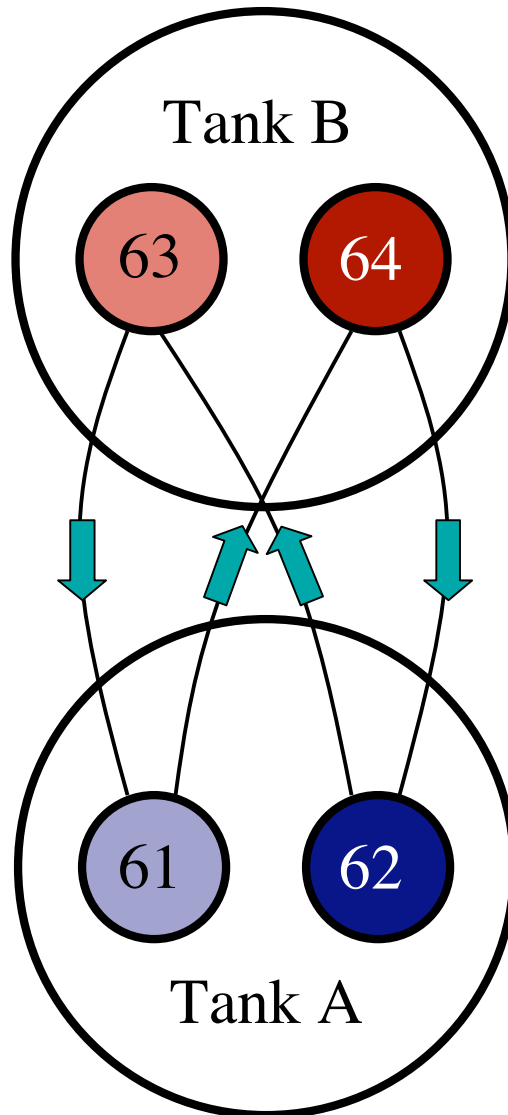

# IceTop DOM Placement and LC Connections

J. Kelley Feb 06 2004-05  
21, 29, 30, and 39

2005-06  
all others

Arrows indicate DOWN