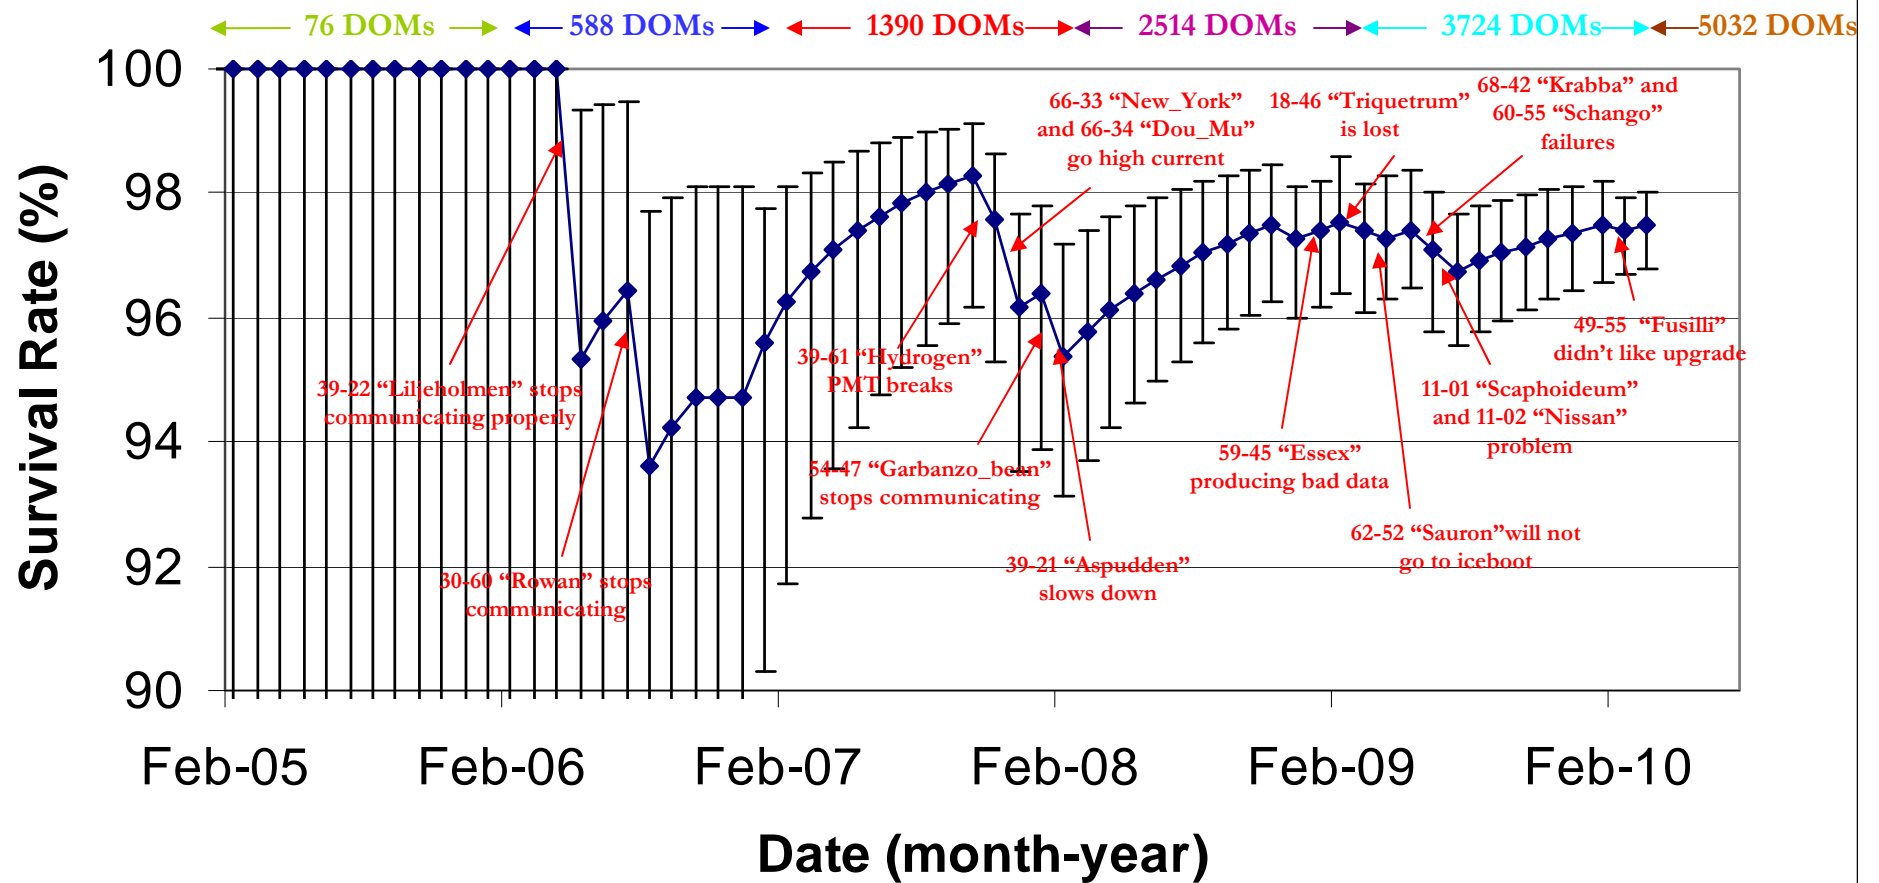

Predicted 15-year DOM survivability (post-deployment)

Continuing effort to fix broken DOMs