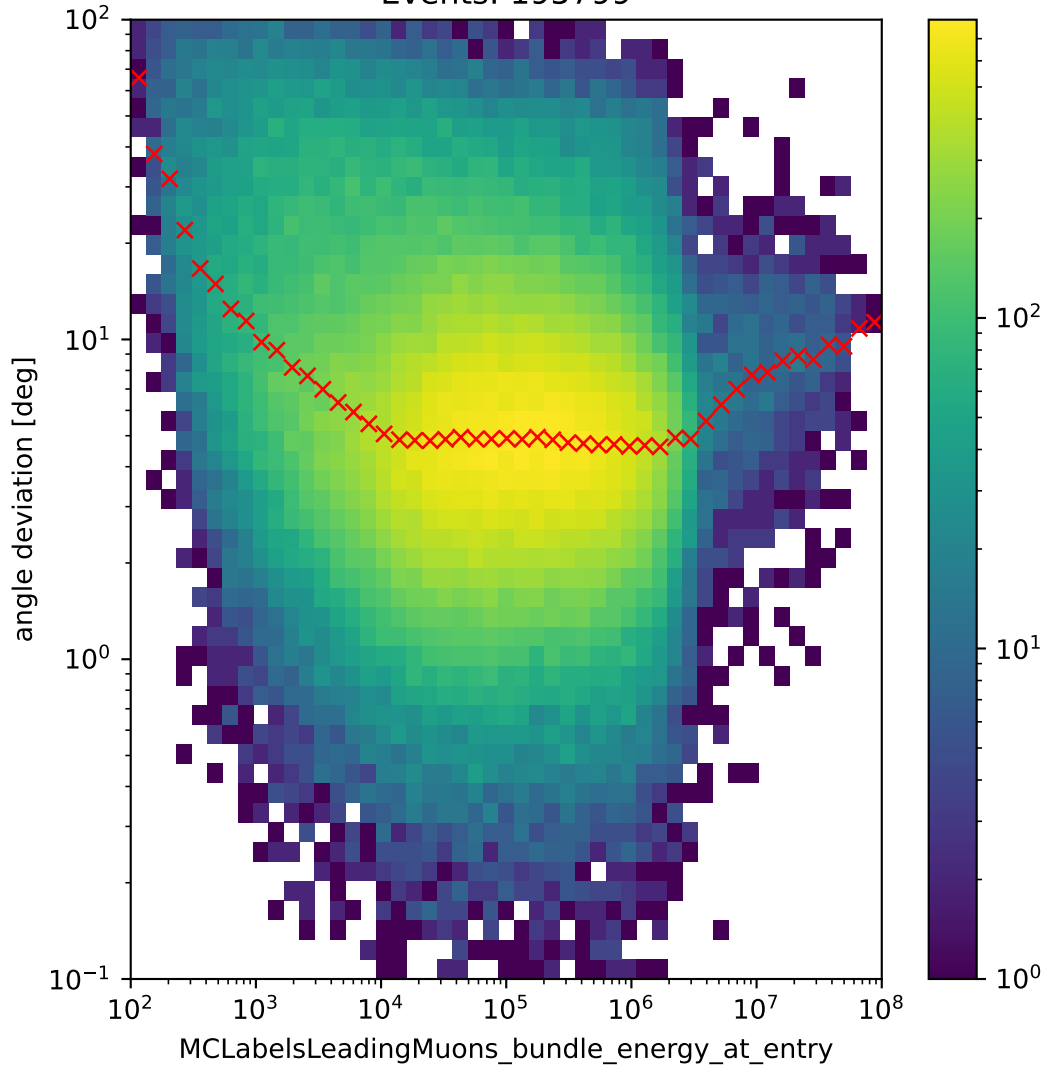

Events: 195799

Uncertainty cut: 5.0, Events: 906