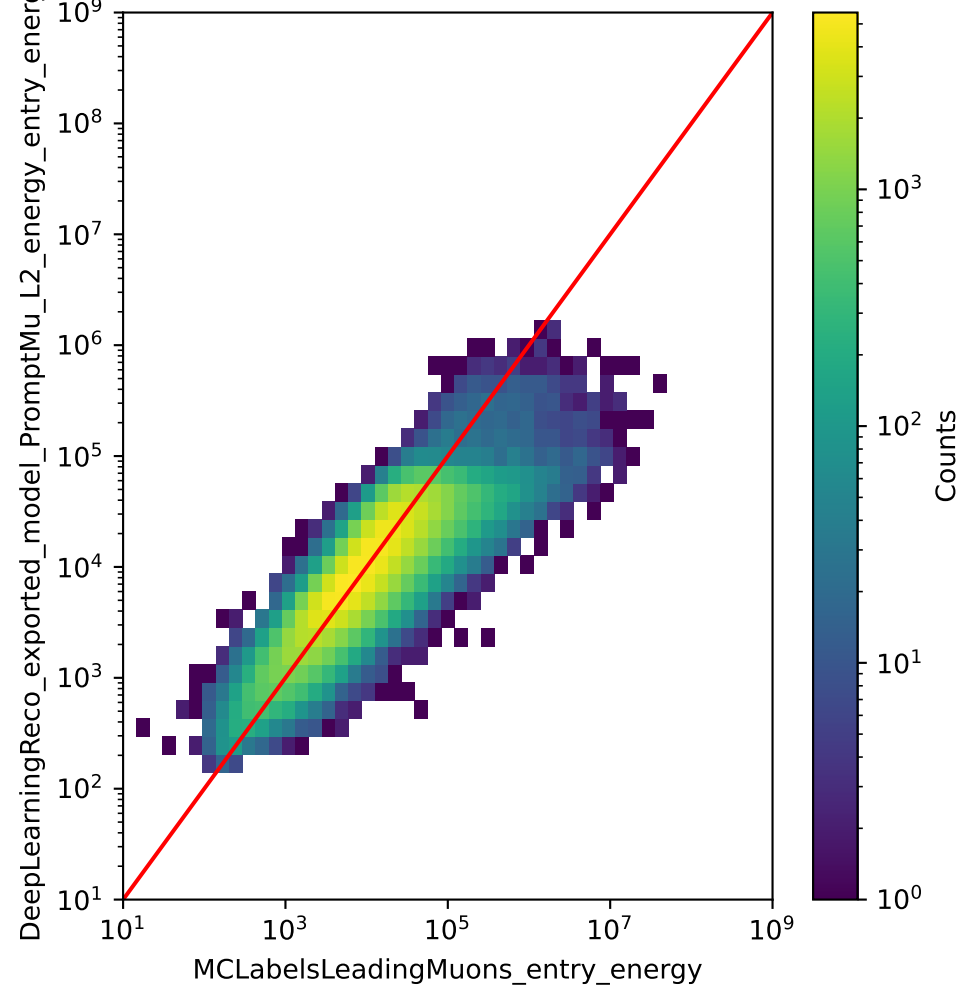

Events: 195799

Uncertainty cut: 0.7, Events: 111244